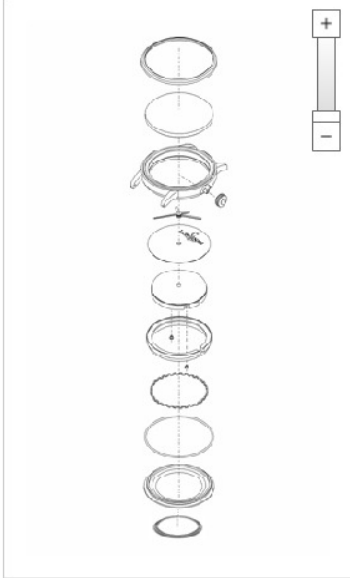

Reference: L300048459

	Reference	Name
→	L299083796	CASE SCREW
→	L299083796	CASE SCREW
→	L319072539	PLEXI GLASS GREY RING
→	L329108917	CASE BACK SPRING
→	L329117456	SS BEZEL
→	L333081206	METAL CASING RING
→	L349069574	SS CASE BACK L1.611.4
→	L358082981	SS CROWN TUBE
→	L359079471	CROWN SS
→	L379076453	BACK GASKET
→	L399108995	YELLOW GOLD MEDALLION WAVES AND STARS